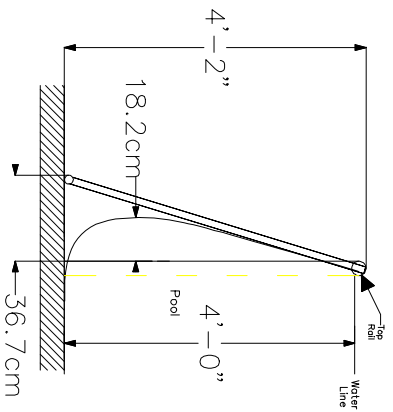

Pool Layout

Title:		Pool Overview	
Scale:	None	Drawn By:	DAL
Date:		Change:	
		Approvals:	
Pool Model:		17' x 50'	